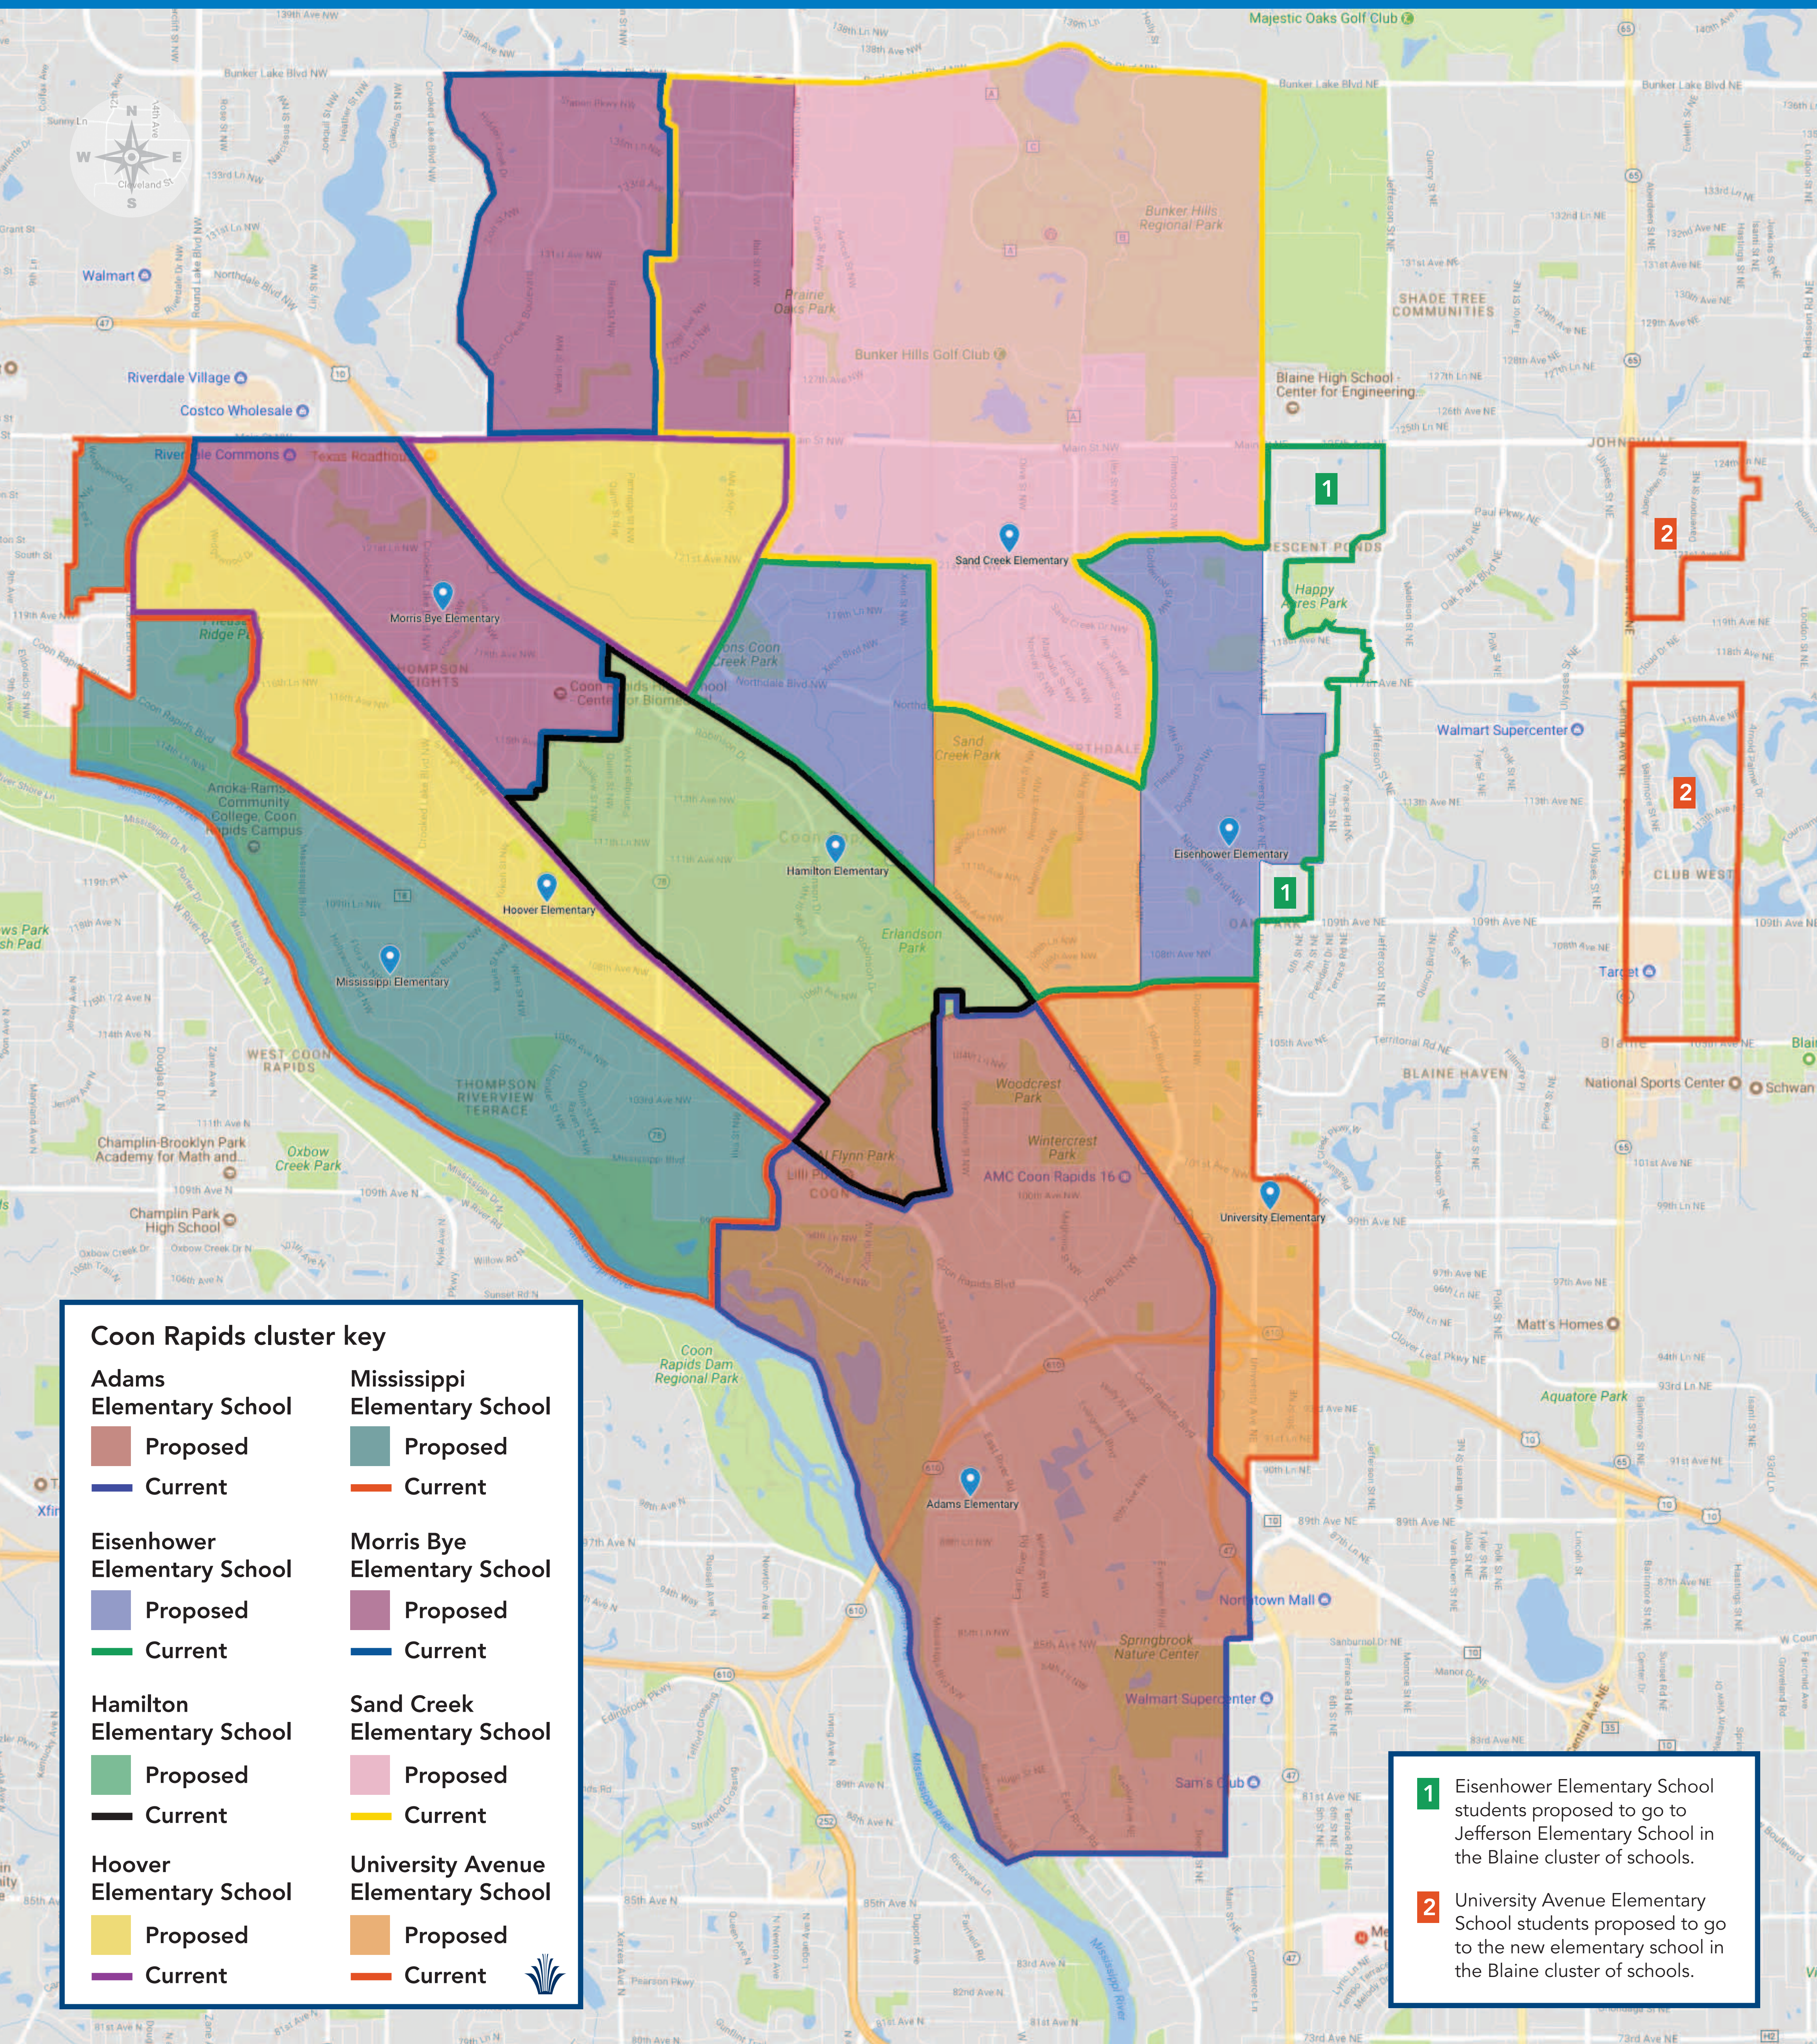

COON RAPIDS CLUSTER

Elementary attendance boundary proposal

High school attendance boundaries are not proposed to change

Version two: August 1, 2018

Coon Rapids cluster key

Adams Elementary School	Mississippi Elementary School
 Proposed	 Proposed
 Current	 Current
Eisenhower Elementary School	Morris Bye Elementary School
 Proposed	 Proposed
 Current	 Current
Hamilton Elementary School	Sand Creek Elementary School
 Proposed	 Proposed
 Current	 Current
Hoover Elementary School	University Avenue Elementary School
 Proposed	 Proposed
 Current	 Current

- 1** Eisenhower Elementary School students proposed to go to Jefferson Elementary School in the Blaine cluster of schools.
- 2** University Avenue Elementary School students proposed to go to the new elementary school in the Blaine cluster of schools.